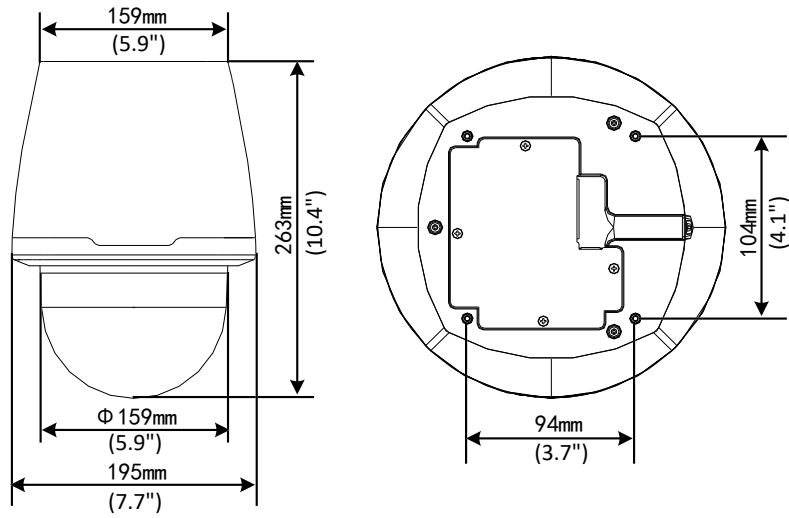

## Specifications

IPC6222E-X33UP			
Camera			
Sensor	1/2.8", progressive scan, 2megapixel, CMOS		
Lens	4.5~ 148.5mm (33x optical zoom), AF automatic focusing and motorized zoom lens		
Angle of View (H)	105.3°	79.7°	
Angle of View (V)	69.5	51.8	
Angle of View (O)	136.8	98.1	
Adjustment Angle	Pan: 0°~360°	Tilt: 0°~90°	Rotate:0°~360°
Shutter	Auto/Manual, 1/6~1/100000 s		
Minimum Illumination	Colour: 0.005 Lux (F1.6, AGC ON) 0 Lux with IR		
Day/Night	IR-cut filter with auto switch (ICR)		
Digital noise reduction	2D/3D DNR		
S/N	>55 dB		
IR Range	Up to 30m (98 ft) IR range		
Defog	Digital Defog		
WDR	120dB		
Video			
Video Compression	Smart Encoding Ultra 265, H.265, H.264, MJPEG		
H.264 code profile	Baseline profile, Main Profile, High Profile		
Frame Rate	Main Stream: 5MP (2592x 1944): Max.20 fps, 5MP (2592x 1944): Max.25 fps(WDR OFF), 4MP(2560x 1440): Max. 30 fps, 3MP (2048x 1536): Max. 30 fps, 2MP(1920 x 1080): Max.30 fps; Sub Stream: 2MP (1920 x 1080): Max.30 fps; Third Stream: D1(720 x 576): Max.30 fps;		
HLC	Supported		
BLC	Supported		
9:16 Corridor Mode	Supported		
OSD	Up to 8 OSDs		
Privacy Mask	Up to 8 areas		
ROI	Up to 8 areas		
Motion Detection	Up to 4 areas		

## Dimensions